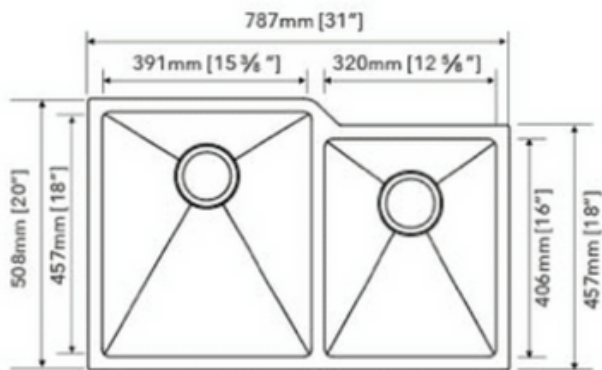

STAINLESS STEEL SINK

SPECIAL ORDER

MODEL: SS-113-20-3120A2

DEPTH	GAUGE
9"/7.5"	18

- Square Sink 15-Degree Radius Dual Bowl
- Dimensions: 31"x20"
- Material: SS304
- Finish: Brushed

Undercoated and Sound Pads

3-1/2" Drain Opening

Supplied with Fasteners

cUPC Certified

Disclaimer: Nerval makes every effort to provide accurate specification data. However, specification may change without notice. Please visit nerval website to see Nerval's terms and conditions.